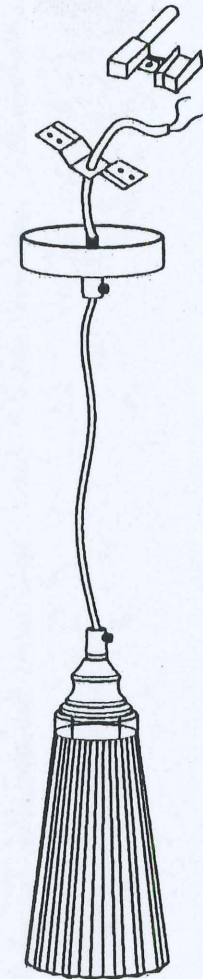

4874 Pendant

220-240V AC 50/60Hz

E27CFL Max. 60 W

early settler

Assembly and Safety Instructions

Parts List

- 1 x suspension set with lamp holder and glass shade
  - Suspension ceiling canopy
  - Ceiling mounting bracket
  - Nut and washer
  - Earth strap
  - Wire connector block
  - Cable

Attach the bracket to ceiling

Pass cable wire through bracket and attach to household wiring

Position canopy on ceiling and attach cable cord grip to threaded nipple.
Tighten cord grip screw to secure.

Maintenance and Care

- Never tamper with lamp holder or electrical parts
- Allow bulb to cool before replacement
- Clean with a dry soft cloth
- If the external flexible cable of the lamp is damaged, it shall be exclusively replaced by a qualified person.

BULB WATTAGE FOR THIS LAMP

E27 BULB

220-240V AC